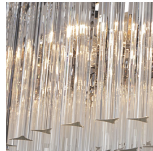

Murano Glass Colours

Clear Murano

Smoke Murano

Available Sizes

Size One

CL413-LA-25,
Height: 38 cm (14.96")
Diameter: 25 cm (9.84")
3 x 40w E27
Max Watt and Lamps: 40w x 3
Net Weight: 13 kg / 29 lb

Size Two