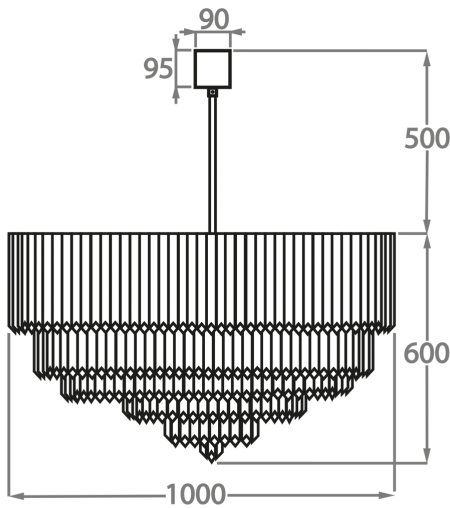

CL413-LA-35,
Height: 42 cm (16.54")
Diameter: 35 cm (13.78")
3 x 40w E27
Max Watt and Lamps: 40w x 3
Net Weight: 18 kg / 40 lb

Size Three

CL413-LA-45,
Height: 48 cm (18.9")
Diameter: 45 cm (17.72")
4 x 40w E27
Max Watt and Lamps: 40w x 4
Net Weight: 30 kg / 66 lb

Size Four

CL413-LA-60,
Height: 50 cm (19.69")
Diameter: 60 cm (23.62")
6 x 40w E27
Max Watt and Lamps: 40w x 6
Net Weight: 38 kg / 84 lb

Size Five

CL413-LA-75,
Height: 65 cm (25.59")
Diameter: 75 cm (29.53")
9 x 40w E27
Max Watt and Lamps: 40w x 9
Net Weight: 55 kg / 121 lb

Size Six

CL413-LA-90,
Height: 55 cm (21.65")
Diameter: 90 cm (35.43")
12 x 40w E27
Max Watt and Lamps: 40w x 12
Net Weight: 80 kg / 176 lb

Size Seven

CL413-LA-100,
Height: 60 cm (23.62")
Diameter: 100 cm (39.37")
12 x 40w E27
Max Watt and Lamps: 40w x 12
Net Weight: 90 kg / 198 lb

Size Eight

CL413-LA-120,
Height: 65 cm (25.59")
Diameter: 120 cm (47.24")
23 x 40w E27
Max Watt and Lamps: 40w x 23
Net Weight: 120 kg / 264 lb

The dimensions of the central rod and ceiling rose are not included in the height measurements. Please add a minimum of 15cm (6") to take this into account. The standard rod and ceiling rose is 50cm (20"), but this can be specified in the exact size required by the customer at the time of order.