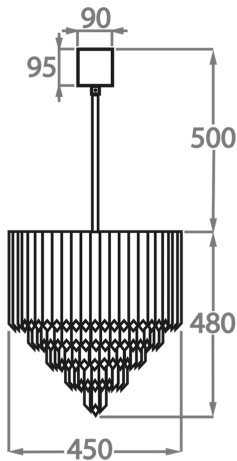

Murano Glass Colours

Clear Murano

Smoke Murano

Available Sizes

Size One

CL413-LA-25,
Height: 38 cm (14.96")
Diameter: 25 cm (9.84")
3 x 40w E27
Max Watt and Lamps: 40w x 3
Net Weight: 13 kg / 29 lb

Size Two

CL413-LA-35,
Height: 42 cm (16.54")
Diameter: 35 cm (13.78")
3 x 40w E27
Max Watt and Lamps: 40w x 3
Net Weight: 18 kg / 40 lb

Size Three

CL413-LA-45,
Height: 48 cm (18.9")
Diameter: 45 cm (17.72")
4 x 40w E27
Max Watt and Lamps: 40w x 4
Net Weight: 30 kg / 66 lb

Size Four

CL413-LA-60,
Height: 50 cm (19.69")
Diameter: 60 cm (23.62")
6 x 40w E27
Max Watt and Lamps: 40w x 6
Net Weight: 38 kg / 84 lb

Size Five

CL413-LA-75,
Height: 65 cm (25.59")
Diameter: 75 cm (29.53")
9 x 40w E27
Max Watt and Lamps: 40w x 9
Net Weight: 55 kg / 121 lb

Size Eight

CL413-LA-120,
Height: 65 cm (25.59")
Diameter: 120 cm (47.24")
23 x 40w E27
Max Watt and Lamps: 40w x 23
Net Weight: 120 kg / 264 lb

The dimensions of the central rod and ceiling rose are not included in the height measurements. Please add a minimum of 15cm (6") to take this into account. The standard rod and ceiling rose is 50cm (20"), but this can be specified in the exact size required by the customer at the time of order.