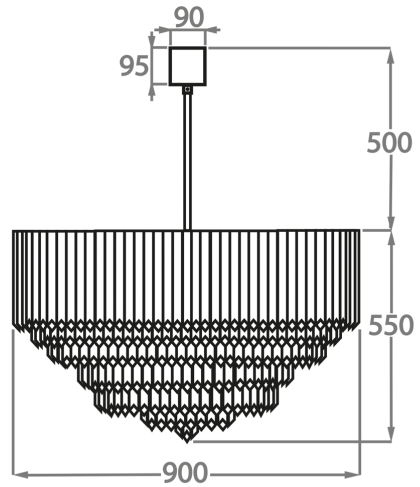

CL413-LA-35,
Height: 42 cm (16.54")
Diameter: 35 cm (13.78")
3 x 40w E27
Max Watt and Lamps: 40w x 3
Net Weight: 18 kg / 40 lb

Size Three

CL413-LA-45,
Height: 48 cm (18.9")
Diameter: 45 cm (17.72")
4 x 40w E27
Max Watt and Lamps: 40w x 4
Net Weight: 30 kg / 66 lb

Size Four

CL413-LA-60,
Height: 50 cm (19.69")
Diameter: 60 cm (23.62")
6 x 40w E27
Max Watt and Lamps: 40w x 6
Net Weight: 38 kg / 84 lb

Size Five

CL413-LA-75,
Height: 65 cm (25.59")
Diameter: 75 cm (29.53")
9 x 40w E27
Max Watt and Lamps: 40w x 9
Net Weight: 55 kg / 121 lb

Size Six

CL413-LA-90,
Height: 55 cm (21.65")
Diameter: 90 cm (35.43")
12 x 40w E27
Max Watt and Lamps: 40w x 12
Net Weight: 80 kg / 176 lb

Size Seven

CL413-LA-100,
Height: 60 cm (23.62")
Diameter: 100 cm (39.37")
12 x 40w E27
Max Watt and Lamps: 40w x 12
Net Weight: 90 kg / 198 lb

Size Eight

CL413-LA-120,
Height: 65 cm (25.59")
Diameter: 120 cm (47.24")
23 x 40w E27
Max Watt and Lamps: 40w x 23
Net Weight: 120 kg / 264 lb

The dimensions of the central rod and ceiling rose are not included in the height measurements. Please add a minimum of 15cm (6") to take this into account. The standard rod and ceiling rose is 50cm (20"), but this can be specified in the exact size required by the customer at the time of order.