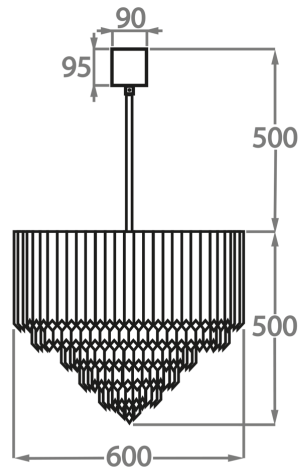

Murano Glass Colours

Clear Murano

Smoke Murano

Available Sizes

Size One

CL413-LA-25,
Height: 38 cm (14.96")
Diameter: 25 cm (9.84")
3 x 40w E27
Max Watt and Lamps: 40w x 3
Net Weight: 13 kg / 29 lb

Size Two

CL413-LA-35,
Height: 42 cm (16.54")
Diameter: 35 cm (13.78")
3 x 40w E27
Max Watt and Lamps: 40w x 3
Net Weight: 18 kg / 40 lb

Size Three

CL413-LA-45,
Height: 48 cm (18.9")
Diameter: 45 cm (17.72")
4 x 40w E27
Max Watt and Lamps: 40w x 4
Net Weight: 30 kg / 66 lb

Size Four

CL413-LA-60,
Height: 50 cm (19.69")
Diameter: 60 cm (23.62")
6 x 40w E27
Max Watt and Lamps: 40w x 6
Net Weight: 38 kg / 84 lb

Size Five

CL413-LA-75,
Height: 65 cm (25.59")
Diameter: 75 cm (29.53")
9 x 40w E27
Max Watt and Lamps: 40w x 9
Net Weight: 55 kg / 121 lb

Size Eight

CL413-LA-120,
Height: 65 cm (25.59")
Diameter: 120 cm (47.24")
23 x 40w E27
Max Watt and Lamps: 40w x 23
Net Weight: 120 kg / 264 lb

The dimensions of the central rod and ceiling rose are not included in the height measurements. Please add a minimum of 15cm (6") to take this into account. The standard rod and ceiling rose is 50cm (20"), but this can be specified in the exact size required by the customer at the time of order.