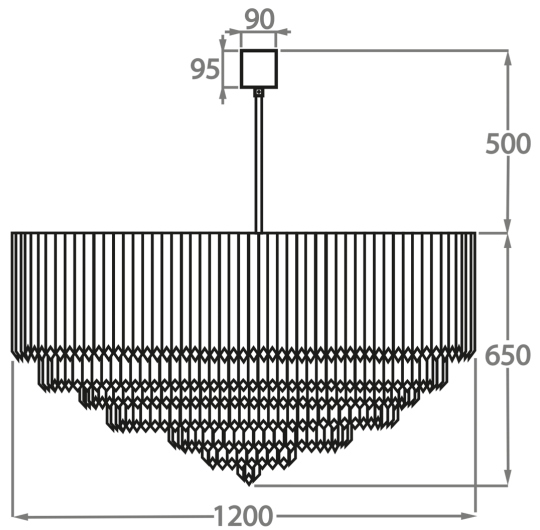

CL413-LA-35,
Height: 42 cm (16.54")
Diameter: 35 cm (13.78")
3 x 40w E27
Max Watt and Lamps: 40w x 3
Net Weight: 18 kg / 40 lb

Size Three

CL413-LA-45,
Height: 48 cm (18.9")
Diameter: 45 cm (17.72")
4 x 40w E27
Max Watt and Lamps: 40w x 4
Net Weight: 30 kg / 66 lb

Size Four

CL413-LA-60,
Height: 50 cm (19.69")
Diameter: 60 cm (23.62")
6 x 40w E27
Max Watt and Lamps: 40w x 6
Net Weight: 38 kg / 84 lb

Size Five

CL413-LA-75,
Height: 65 cm (25.59")
Diameter: 75 cm (29.53")
9 x 40w E27
Max Watt and Lamps: 40w x 9
Net Weight: 55 kg / 121 lb

Size Six

CL413-LA-90,
Height: 55 cm (21.65")
Diameter: 90 cm (35.43")
12 x 40w E27
Max Watt and Lamps: 40w x 12
Net Weight: 80 kg / 176 lb

Size Seven

CL413-LA-100,
Height: 60 cm (23.62")
Diameter: 100 cm (39.37")
12 x 40w E27
Max Watt and Lamps: 40w x 12
Net Weight: 90 kg / 198 lb

Size Eight

CL413-LA-120,
Height: 65 cm (25.59")
Diameter: 120 cm (47.24")
23 x 40w E27
Max Watt and Lamps: 40w x 23
Net Weight: 120 kg / 264 lb

The dimensions of the central rod and ceiling rose are not included in the height measurements. Please add a minimum of 15cm (6") to take this into account. The standard rod and ceiling rose is 50cm (20"), but this can be specified in the exact size required by the customer at the time of order.