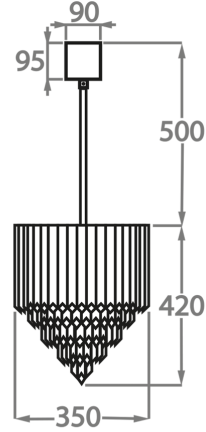

Murano Glass Colours

Clear Murano

Smoke Murano

Available Sizes

Size One

CL413-LA-25,
Height: 38 cm (14.96")
Diameter: 25 cm (9.84")
3 x 40w E27
Max Watt and Lamps: 40w x 3
Net Weight: 13 kg / 29 lb

Size Two

CL413-LA-35,
Height: 42 cm (16.54")
Diameter: 35 cm (13.78")
3 x 40w E27
Max Watt and Lamps: 40w x 3
Net Weight: 18 kg / 40 lb

Size Three

CL413-LA-45,
Height: 48 cm (18.9")
Diameter: 45 cm (17.72")
4 x 40w E27
Max Watt and Lamps: 40w x 4
Net Weight: 30 kg / 66 lb

Size Four

CL413-LA-60,
Height: 50 cm (19.69")
Diameter: 60 cm (23.62")
6 x 40w E27
Max Watt and Lamps: 40w x 6
Net Weight: 38 kg / 84 lb

Size Five

CL413-LA-75,
Height: 65 cm (25.59")
Diameter: 75 cm (29.53")
9 x 40w E27
Max Watt and Lamps: 40w x 9
Net Weight: 55 kg / 121 lb

Size Eight

CL413-LA-120,
Height: 65 cm (25.59")
Diameter: 120 cm (47.24")
23 x 40w E27
Max Watt and Lamps: 40w x 23
Net Weight: 120 kg / 264 lb

The dimensions of the central rod and ceiling rose are not included in the height measurements. Please add a minimum of 15cm (6") to take this into account. The standard rod and ceiling rose is 50cm (20"), but this can be specified in the exact size required by the customer at the time of order.