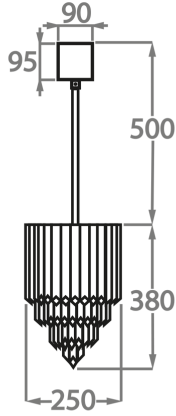

Murano Glass Colours

Clear Murano

Smoke Murano

Available Sizes

Size One

CL413-LA-25,
Height: 38 cm (14.96")
Diameter: 25 cm (9.84")
3 x 40w E27
Max Watt and Lamps: 40w x 3
Net Weight: 13 kg / 29 lb

Size Two

CL413-LA-35,
Height: 42 cm (16.54")
Diameter: 35 cm (13.78")
3 x 40w E27
Max Watt and Lamps: 40w x 3
Net Weight: 18 kg / 40 lb

Size Three

CL413-LA-45,
Height: 48 cm (18.9")
Diameter: 45 cm (17.72")
4 x 40w E27
Max Watt and Lamps: 40w x 4
Net Weight: 30 kg / 66 lb

Size Four

CL413-LA-60,
Height: 50 cm (19.69")
Diameter: 60 cm (23.62")
6 x 40w E27
Max Watt and Lamps: 40w x 6
Net Weight: 38 kg / 84 lb

Size Five

CL413-LA-75,
Height: 65 cm (25.59")
Diameter: 75 cm (29.53")
9 x 40w E27
Max Watt and Lamps: 40w x 9
Net Weight: 55 kg / 121 lb

Size Six

CL413-LA-90,
Height: 55 cm (21.65")
Diameter: 90 cm (35.43")
12 x 40w E27
Max Watt and Lamps: 40w x 12
Net Weight: 80 kg / 176 lb

Size Seven

CL413-LA-100,
Height: 60 cm (23.62")
Diameter: 100 cm (39.37")
12 x 40w E27
Max Watt and Lamps: 40w x 12
Net Weight: 90 kg / 198 lb