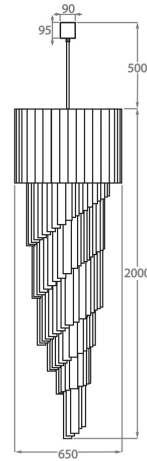

Satin Murano

Available Sizes

Size One

CL410-30,

Height: 75 cm (29.53")

Diameter: 30 cm (11.81")

5 x 40w E27 Golf Ball

Max Watt and Lamps: 40w x 5

Size Three

CL410-55,

Height: 150 cm (59.06")

Diameter: 55 cm (21.65")

13 x 40w E27 Golf Ball

Max Watt and Lamps: 40w x 13

Net Weight: 58 kg / 128 lb

Size Four

CL410-65,

Height: 200 cm (78.74")

Diameter: 65 cm (25.59")

16 x 40w E27 Golf Ball

Max Watt and Lamps: 40w x 16

Net Weight: 90 kg / 198 lb

Size Five

CL410-80,

Height: 250 cm (98.43")

Diameter: 80 cm (31.5")

31 x 40w E27 Golf Ball

Max Watt and Lamps: 40w x 31

Net Weight: 145 kg / 320 lb

The dimensions of the central rod/chain and ceiling rose are not included in the height measurements given above.
Standard rod/chain and ceiling rose is 50cm if not otherwise specified by customer.