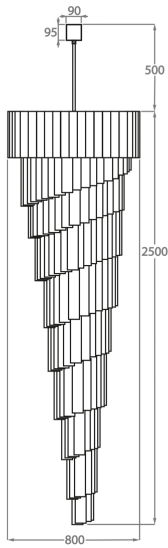

Satin Murano

Available Sizes

Size One

CL410-30,

Height: 75 cm (29.53")

Diameter: 30 cm (11.81")

5 x 40w E27 Golf Ball

Max Watt and Lamps: 40w x 5

Size Three

CL410-55,

Height: 150 cm (59.06")

Diameter: 55 cm (21.65")

13 x 40w E27 Golf Ball

Max Watt and Lamps: 40w x 13

Net Weight: 58 kg / 128 lb

Size Four

CL410-65,

Height: 200 cm (78.74")

Diameter: 65 cm (25.59")

16 x 40w E27 Golf Ball

Max Watt and Lamps: 40w x 16

Net Weight: 90 kg / 198 lb

Size Five

CL410-80,

Height: 250 cm (98.43")

Diameter: 80 cm (31.5")

31 x 40w E27 Golf Ball

Max Watt and Lamps: 40w x 31

Net Weight: 145 kg / 320 lb

The dimensions of the central rod/chain and ceiling rose are not included in the height measurements given above.
Standard rod/chain and ceiling rose is 50cm if not otherwise specified by customer.