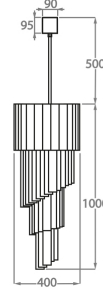

Satin Murano

Available Sizes

Size One

CL410-30,

Height: 75 cm (29.53")

Diameter: 30 cm (11.81")

5 x 40w E27 Golf Ball

Max Watt and Lamps: 40w x 5

Net Weight: 20 kg / 44 lb

Size Two

CL410-40,

Height: 100 cm (39.37")

Diameter: 40 cm (15.75")

8 x 40w E27 Golf Ball

Max Watt and Lamps: 40w x 8

Net Weight: 28 kg / 62 lb

Size Three

CL410-55,

Height: 150 cm (59.06")

Diameter: 55 cm (21.65")

13 x 40w E27 Golf Ball

Max Watt and Lamps: 40w x 13

Net Weight: 58 kg / 128 lb

Size Four

CL410-65,

Height: 200 cm (78.74")

Diameter: 65 cm (25.59")

16 x 40w E27 Golf Ball

Max Watt and Lamps: 40w x 16

Net Weight: 90 kg / 198 lb

Size Five

CL410-80,