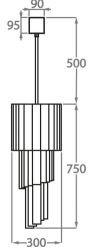

Satin Murano

Available Sizes

Size One

CL410-30,

Height: 75 cm (29.53")

Diameter: 30 cm (11.81")

5 x 40w E27 Golf Ball

Max Watt and Lamps: 40w x 5

Net Weight: 20 kg / 44 lb

Size Two

CL410-40,

Height: 100 cm (39.37")

Diameter: 40 cm (15.75")

8 x 40w E27 Golf Ball

Max Watt and Lamps: 40w x 8

Net Weight: 28 kg / 62 lb

Size Three

CL410-55,

Height: 150 cm (59.06")

Diameter: 55 cm (21.65")

13 x 40w E27 Golf Ball

Max Watt and Lamps: 40w x 13

Net Weight: 58 kg / 128 lb

Size Four

CL410-65,

Height: 200 cm (78.74")

Diameter: 65 cm (25.59")

16 x 40w E27 Golf Ball

Max Watt and Lamps: 40w x 16

Net Weight: 90 kg / 198 lb

Size Five

CL410-80,