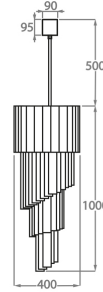

Satin Murano

Available Sizes

Size One

CL410-30,

Height: 75 cm (29.53")

Diameter: 30 cm (11.81")

5 x 40w E27 Golf Ball

Max Watt and Lamps: 40w x 5

Net Weight: 20 kg / 44 lb

Size Two

CL410-40,

Height: 100 cm (39.37")

Diameter: 40 cm (15.75")

8 x 40w E27 Golf Ball

Max Watt and Lamps: 40w x 8

Net Weight: 28 kg / 62 lb

Size Three

CL410-55,

Height: 150 cm (59.06")

Diameter: 55 cm (21.65")

13 x 40w E27 Golf Ball

Max Watt and Lamps: 40w x 13

Net Weight: 58 kg / 128 lb

Size Four

CL410-65,

Height: 200 cm (78.74")

Diameter: 65 cm (25.59")

16 x 40w E27 Golf Ball

Max Watt and Lamps: 40w x 16

Net Weight: 90 kg / 198 lb

Size Five

CL410-80,