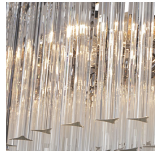

Available Finishes

Metal Finishes

Chrome

Polished Gold

Brushed Dark
Bronze

Murano Glass Colours

Clear Murano

Smoke
Murano

Satin Murano

Available Sizes

Size One

CL410-30,

Height: 75 cm (29.53")

Diameter: 30 cm (11.81")

5 x 40w E27 Golf Ball

Max Watt and Lamps: 40w x 5