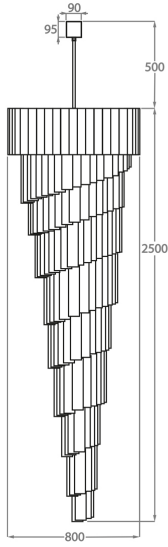

Satin Murano

Available Sizes

Size One

CL410-30,

Height: 75 cm (29.53")

Diameter: 30 cm (11.81")

5 x 40w E27 Golf Ball

Max Watt and Lamps: 40w x 5

Size Three

CL410-55,

Height: 150 cm (59.06")

Diameter: 55 cm (21.65")

13 x 40w E27 Golf Ball

Max Watt and Lamps: 40w x 13

Net Weight: 58 kg / 128 lb

Size Four

CL410-65,

Height: 200 cm (78.74")

Diameter: 65 cm (25.59")

16 x 40w E27 Golf Ball

Max Watt and Lamps: 40w x 16

Net Weight: 90 kg / 198 lb

Size Five

CL410-80,

Height: 250 cm (98.43")

Diameter: 80 cm (31.5")

31 x 40w E27 Golf Ball

Max Watt and Lamps: 40w x 31

Net Weight: 145 kg / 320 lb

The dimensions of the central rod/chain and ceiling rose are not included in the height measurements given above.
Standard rod/chain and ceiling rose is 50cm if not otherwise specified by customer.