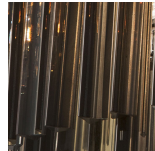

Available Finishes

Metal Finishes

Chrome

Polished Gold

Brushed Dark
Bronze

Murano Glass Colours

Clear Murano

Smoke
Murano

Satin Murano

Available Sizes

Size One

CL410-30,

Height: 75 cm (29.53")

Diameter: 30 cm (11.81")

5 x 40w E27 Golf Ball

Max Watt and Lamps: 40w x 5