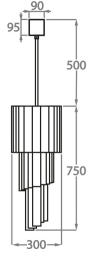

Satin Murano

Available Sizes

Size One

CL410-30,

Height: 75 cm (29.53")

Diameter: 30 cm (11.81")

5 x 40w E27 Golf Ball

Max Watt and Lamps: 40w x 5

Net Weight: 20 kg / 44 lb

Size Two

CL410-40,

Height: 100 cm (39.37")

Diameter: 40 cm (15.75")

8 x 40w E27 Golf Ball

Max Watt and Lamps: 40w x 8

Net Weight: 28 kg / 62 lb

Size Three

CL410-55,

Height: 150 cm (59.06")

Diameter: 55 cm (21.65")

13 x 40w E27 Golf Ball

Max Watt and Lamps: 40w x 13

Net Weight: 58 kg / 128 lb

Size Four

CL410-65,

Height: 200 cm (78.74")

Diameter: 65 cm (25.59")

16 x 40w E27 Golf Ball

Max Watt and Lamps: 40w x 16

Net Weight: 90 kg / 198 lb

Size Five

CL410-80,