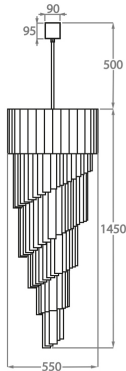

Net Weight: 20 kg / 44 lb

Size Two

CL410-40,

Height: 100 cm (39.37")

Diameter: 40 cm (15.75")

8 x 40w E27 Golf Ball

Max Watt and Lamps: 40w x 8

Net Weight: 28 kg / 62 lb

Size Three

CL410-55,

Height: 150 cm (59.06")

Diameter: 55 cm (21.65")

13 x 40w E27 Golf Ball

Max Watt and Lamps: 40w x 13

Net Weight: 58 kg / 128 lb

Size Four

CL410-65,

Height: 200 cm (78.74")

Diameter: 65 cm (25.59")

16 x 40w E27 Golf Ball

Max Watt and Lamps: 40w x 16

Net Weight: 90 kg / 198 lb

Size Five

CL410-80,

Height: 250 cm (98.43")

Diameter: 80 cm (31.5")

31 x 40w E27 Golf Ball

Max Watt and Lamps: 40w x 31

Net Weight: 145 kg / 320 lb

The dimensions of the central rod/chain and ceiling rose are not included in the height measurements given above.
Standard rod/chain and ceiling rose is 50cm if not otherwise specified by customer.