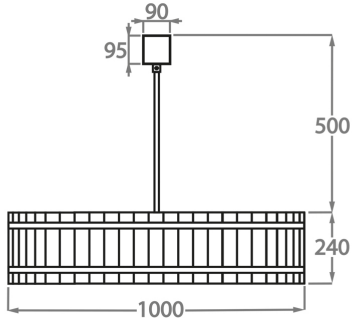

**Size Two**

CL170-100,  
Height: 24 cm (9.45")  
Diameter: 100 cm (39.37")  
8 x 40W E27  
Max Watt and Lamps: 40W x 8  
Net Weight: 28 kg / 62 lb

**Size One**

CL170-80,  
Height: 24 cm (9.45")  
Diameter: 80 cm (31.5")  
6 x 40W E27  
Max Watt and Lamps: 40w x 6  
Net Weight: 23 kg / 51 lb

**Size Three**

CL170-120,  
Height: 24 cm (9.45")  
Diameter: 120 cm (47.24")  
12 x 40W E27  
Max Watt and Lamps: 40w x 12  
Net Weight: 36 kg / 80 lb

**Size Four**

CL170-150,  
Height: 24 cm (9.45")  
Diameter: 150 cm (59.06")  
12 x 40W E27  
Max Watt and Lamps: 40w x 12  
Net Weight: 50 kg / 110 lb