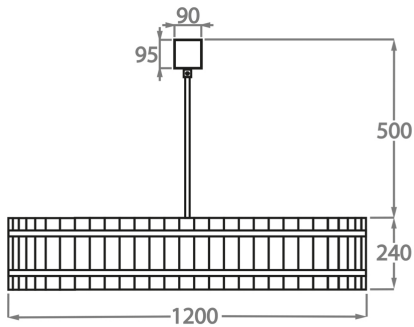

**Size Two**

CL170-100,  
Height: 24 cm (9.45")  
Diameter: 100 cm (39.37")  
8 x 40W E27  
Max Watt and Lamps: 40W x 8  
Net Weight: 28 kg / 62 lb

**Size One**

CL170-80,  
Height: 24 cm (9.45")  
Diameter: 80 cm (31.5")  
6 x 40W E27  
Max Watt and Lamps: 40w x 6  
Net Weight: 23 kg / 51 lb

**Size Three**

CL170-120,  
Height: 24 cm (9.45")  
Diameter: 120 cm (47.24")  
12 x 40W E27  
Max Watt and Lamps: 40w x 12  
Net Weight: 36 kg / 80 lb

**Size Four**

CL170-150,  
Height: 24 cm (9.45")  
Diameter: 150 cm (59.06")  
12 x 40W E27  
Max Watt and Lamps: 40w x 12  
Net Weight: 50 kg / 110 lb

The dimensions of the central supporting rod and ceiling rose are not included in the height measurements.  
The standard rod and ceiling rose is 50cm (20") high if not otherwise specified by the customer.