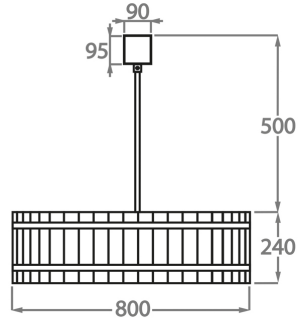

**Size Two**

CL170-100,  
Height: 24 cm (9.45")  
Diameter: 100 cm (39.37")  
8 x 40W E27  
Max Watt and Lamps: 40W x 8  
Net Weight: 28 kg / 62 lb

**Size One**

CL170-80,  
Height: 24 cm (9.45")  
Diameter: 80 cm (31.5")  
6 x 40W E27  
Max Watt and Lamps: 40w x 6  
Net Weight: 23 kg / 51 lb

**Size Three**

CL170-120,  
Height: 24 cm (9.45")  
Diameter: 120 cm (47.24")  
12 x 40W E27  
Max Watt and Lamps: 40w x 12  
Net Weight: 36 kg / 80 lb

**Size Four**

CL170-150,  
Height: 24 cm (9.45")  
Diameter: 150 cm (59.06")  
12 x 40W E27  
Max Watt and Lamps: 40w x 12  
Net Weight: 50 kg / 110 lb

The dimensions of the central supporting rod and ceiling rose are not included in the height measurements.  
The standard rod and ceiling rose is 50cm (20") high if not otherwise specified by the customer.