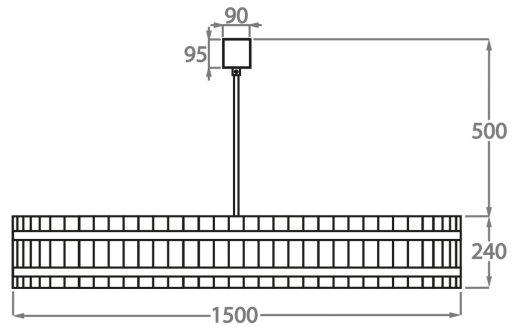

**Size Two**

CL170-100,  
Height: 24 cm (9.45")  
Diameter: 100 cm (39.37")  
8 x 40W E27  
Max Watt and Lamps: 40W x 8  
Net Weight: 28 kg / 62 lb

**Size One**

CL170-80,  
Height: 24 cm (9.45")  
Diameter: 80 cm (31.5")  
6 x 40W E27  
Max Watt and Lamps: 40w x 6  
Net Weight: 23 kg / 51 lb

**Size Three**

CL170-120,  
Height: 24 cm (9.45")  
Diameter: 120 cm (47.24")  
12 x 40W E27  
Max Watt and Lamps: 40w x 12  
Net Weight: 36 kg / 80 lb

**Size Four**

CL170-150,  
Height: 24 cm (9.45")  
Diameter: 150 cm (59.06")  
12 x 40W E27  
Max Watt and Lamps: 40w x 12  
Net Weight: 50 kg / 110 lb

The dimensions of the central supporting rod and ceiling rose are not included in the height measurements.  
The standard rod and ceiling rose is 50cm (20") high if not otherwise specified by the customer.