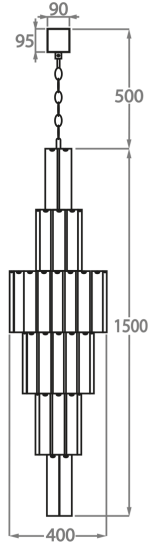

BELLA FIGURA

Eaton Square Chandelier

CL129

Collection Name

MAYFAIR COLLECTION

A very elegant chandelier of symmetrical proportions - decorated with hand-carved Lucite tiles. Ideal for use in atriums and stairwells.

Test Certification

IEC (International Electrotechnical Commission) test certificates available - will incur a surcharge

CL129-40 in Hand-carved Lucite and Chrome

Available Finishes

Lucite Finish

Clear Hand-Carved Lucite

Metal Finish

Polished Gold

Chrome

Brushed Dark Bronze

Available Sizes

One Size Only

CL129-40,

Height: 150 cm (59.06")

Diameter: 40 cm (15.75")

Bulbs: 19 x 40w E27

Net Weight: 18 kg / 40 lb

The dimensions of the central chain and ceiling rose are not included in the height measurements.
The standard chain and ceiling rose is 50cm (20") high if not otherwise specified by the customer.