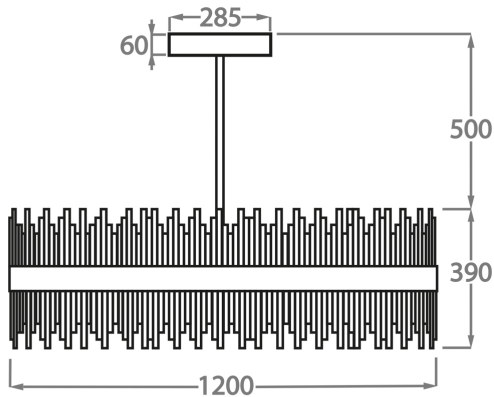

Size One

CL122-RO-75,

Height: 39 cm (15.35")

Diameter: 75 cm (29.53")

2 x 45W LED strip with a life expectancy of 50,000 hours

Max Watt and Lamps: 45W x 2

Net Weight: 28 kg / 62 lb

Size Two

CL122-RO-100,

Height: 39 cm (15.35")

Diameter: 100 cm (39.37")

2 x 60W LED strips with a life expectancy of 50,000 hours

Max Watt and Lamps: 60W x 2

Net Weight: 35 kg / 77 lb

Size Three

CL122-RO-120,

Height: 39 cm (15.35")

Diameter: 120 cm (47.24")

2 x 75W LED strips with a life expectancy of 50,000 hours

Max Watt and Lamps: 75W x 2

Net Weight: 45 kg / 99 lb

Please note we offer two options for our LED lit products that you can discuss with your sales advisor:

Warm White - 2700K - 2900K

Cool White - 5000K - 6000K

The dimensions of the supporting rods and ceiling rose are not included in the height measurements

The standard rods and ceiling rose are 50cm (20") high if not otherwise specified by the customer