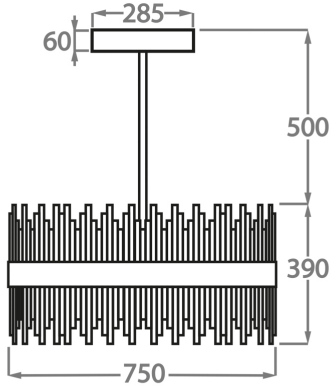

Size One

CL122-RO-75,

Height: 39 cm (15.35")

Diameter: 75 cm (29.53")

2 x 45W LED strip with a life expectancy of 50,000 hours

Max Watt and Lamps: 45W x 2

Net Weight: 28 kg / 62 lb

Size Two

CL122-RO-100,

Height: 39 cm (15.35")

Diameter: 100 cm (39.37")

2 x 60W LED strips with a life expectancy of 50,000 hours

Max Watt and Lamps: 60W x 2

Net Weight: 35 kg / 77 lb

Size Three

CL122-RO-120,

Height: 39 cm (15.35")

Diameter: 120 cm (47.24")

2 x 75W LED strips with a life expectancy of 50,000 hours

Max Watt and Lamps: 75W x 2

Net Weight: 45 kg / 99 lb

Please note we offer two options for our LED lit products that you can discuss with your sales advisor:

Warm White - 2700K - 2900K

Cool White - 5000K - 6000K

The dimensions of the supporting rods and ceiling rose are not included in the height measurements

The standard rods and ceiling rose are 50cm (20") high if not otherwise specified by the customer