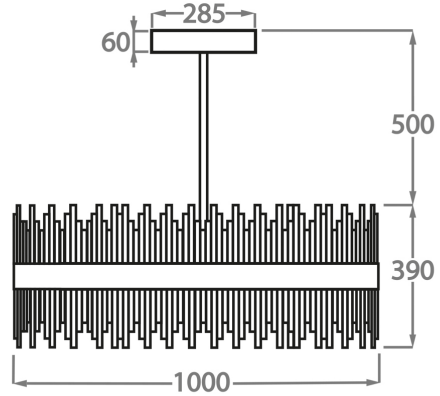

Size One

CL122-RO-75,

Height: 39 cm (15.35")

Diameter: 75 cm (29.53")

2 x 45W LED strip with a life expectancy of 50,000 hours

Max Watt and Lamps: 45W x 2

Net Weight: 28 kg / 62 lb

Size Two

CL122-RO-100,

Height: 39 cm (15.35")

Diameter: 100 cm (39.37")

2 x 60W LED strips with a life expectancy of 50,000 hours

Max Watt and Lamps: 60W x 2

Net Weight: 35 kg / 77 lb

Size Three

CL122-RO-120,

Height: 39 cm (15.35")

Diameter: 120 cm (47.24")

2 x 75W LED strips with a life expectancy of 50,000 hours

Max Watt and Lamps: 75W x 2

Net Weight: 45 kg / 99 lb

Please note we offer two options for our LED lit products that you can discuss with your sales advisor:

Warm White - 2700K - 2900K

Cool White - 5000K - 6000K

The dimensions of the supporting rods and ceiling rose are not included in the height measurements

The standard rods and ceiling rose are 50cm (20") high if not otherwise specified by the customer