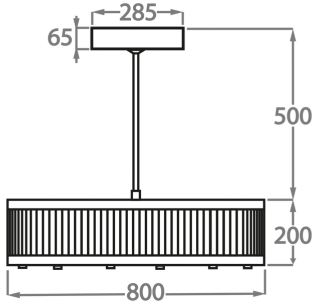

CL120-2-80,  
Height: 20 cm (7.87")  
Diameter: 80 cm (31.5")  
LED Strip  
Max Watt and Lamps: 90W  
Net Weight: 30 kg / 66 lb

**Size Two**

CL120-2-100,  
Height: 20 cm (7.87")  
Diameter: 100 cm (39.37")  
LED Strip  
Max Watt and Lamps: 135W  
Net Weight: 33 kg / 73 lb

**Size Three**

CL120-2-120,  
Height: 20 cm (7.87")  
Diameter: 120 cm (47.24")  
LED Strip  
Max Watt and Lamps: 170W  
Net Weight: 45 kg / 99 lb

**Size Four**

CL120-2-150,  
Height: 30 cm (11.81")  
Diameter: 150 cm (59.06")  
LED Strip x 200W LED Strip  
Max Watt and Lamps: 200W x LED Strip  
Net Weight: 58 kg / 128 lb

Please note we offer two options for our LED lit products that you can discuss with your sales advisor:

Warm White - 2700K - 2900K  
Cool White - 5000K - 6000K

The dimensions of the central supporting rod and ceiling rose are not included in the height measurements  
The standard rod and ceiling rose is 50cm (20") high if not otherwise specified by the customer