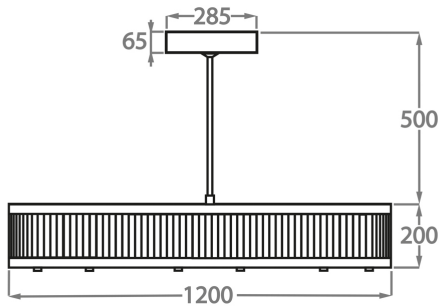

CL120-2-80,  
Height: 20 cm (7.87")  
Diameter: 80 cm (31.5")  
LED Strip  
Max Watt and Lamps: 90W  
Net Weight: 30 kg / 66 lb

**Size Two**

CL120-2-100,  
Height: 20 cm (7.87")  
Diameter: 100 cm (39.37")  
LED Strip  
Max Watt and Lamps: 135W  
Net Weight: 33 kg / 73 lb

**Size Three**

CL120-2-120,  
Height: 20 cm (7.87")  
Diameter: 120 cm (47.24")  
LED Strip  
Max Watt and Lamps: 170W  
Net Weight: 45 kg / 99 lb

**Size Four**

CL120-2-150,  
Height: 30 cm (11.81")  
Diameter: 150 cm (59.06")  
LED Strip x 200W LED Strip  
Max Watt and Lamps: 200W x LED Strip  
Net Weight: 58 kg / 128 lb

Please note we offer two options for our LED lit products that you can discuss with your sales advisor:

Warm White - 2700K - 2900K  
Cool White - 5000K - 6000K

The dimensions of the central supporting rod and ceiling rose are not included in the height measurements  
The standard rod and ceiling rose is 50cm (20") high if not otherwise specified by the customer