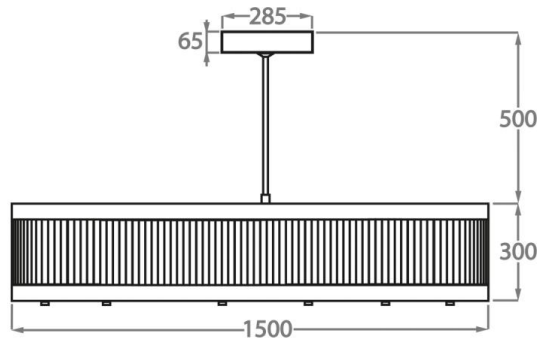

CL120-2-80,  
Height: 20 cm (7.87")  
Diameter: 80 cm (31.5")  
LED Strip  
Max Watt and Lamps: 90W  
Net Weight: 30 kg / 66 lb

**Size Two**

CL120-2-100,  
Height: 20 cm (7.87")  
Diameter: 100 cm (39.37")  
LED Strip  
Max Watt and Lamps: 135W  
Net Weight: 33 kg / 73 lb

**Size Three**

CL120-2-120,  
Height: 20 cm (7.87")  
Diameter: 120 cm (47.24")  
LED Strip  
Max Watt and Lamps: 170W  
Net Weight: 45 kg / 99 lb

**Size Four**

CL120-2-150,  
Height: 30 cm (11.81")  
Diameter: 150 cm (59.06")  
LED Strip x 200W LED Strip  
Max Watt and Lamps: 200W x LED Strip  
Net Weight: 58 kg / 128 lb

Please note we offer two options for our LED lit products that you can discuss with your sales advisor:

Warm White - 2700K - 2900K  
Cool White - 5000K - 6000K

The dimensions of the central supporting rod and ceiling rose are not included in the height measurements  
The standard rod and ceiling rose is 50cm (20") high if not otherwise specified by the customer