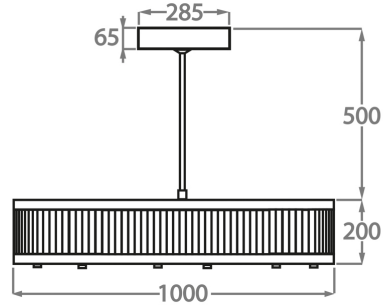

CL120-2-80,  
Height: 20 cm (7.87")  
Diameter: 80 cm (31.5")  
LED Strip  
Max Watt and Lamps: 90W  
Net Weight: 30 kg / 66 lb

**Size Two**

CL120-2-100,  
Height: 20 cm (7.87")  
Diameter: 100 cm (39.37")  
LED Strip  
Max Watt and Lamps: 135W  
Net Weight: 33 kg / 73 lb

**Size Three**

CL120-2-120,  
Height: 20 cm (7.87")  
Diameter: 120 cm (47.24")  
LED Strip  
Max Watt and Lamps: 170W  
Net Weight: 45 kg / 99 lb

**Size Four**

CL120-2-150,  
Height: 30 cm (11.81")  
Diameter: 150 cm (59.06")  
LED Strip x 200W LED Strip  
Max Watt and Lamps: 200W x LED Strip  
Net Weight: 58 kg / 128 lb

Please note we offer two options for our LED lit products that you can discuss with your sales advisor:

Warm White - 2700K - 2900K  
Cool White - 5000K - 6000K

The dimensions of the central supporting rod and ceiling rose are not included in the height measurements  
The standard rod and ceiling rose is 50cm (20") high if not otherwise specified by the customer