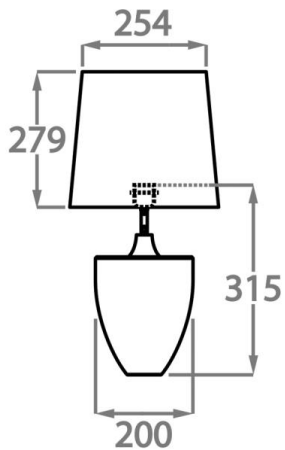

TL714-SM,  
Height: 31.5 cm (12.4")  
Diameter: 20 cm (7.87")  
Bulbs: 1 E27  
Net Weight: 6 kg / 13.2 lb

**Large**

TL714-LA,  
Height: 49.5 cm (19.49")  
Diameter: 18 cm (7.09")  
Bulbs: 1 E27  
Net Weight: 7 kg / 15.4 lb

Dimensions are measured from the base of the lamp to the middle of the bulb holder and are excluding shade.  
Overall height with recommended 14" Walton shade is 76.2cm - 30"