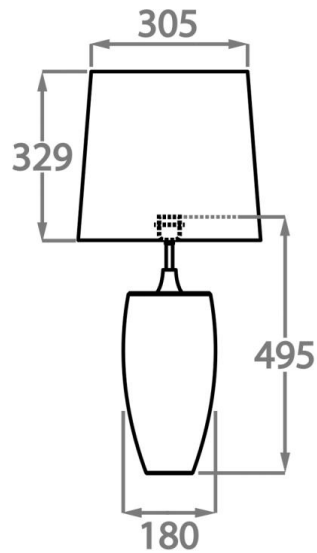

TL714-SM,  
Height: 31.5 cm (12.4")  
Diameter: 20 cm (7.87")  
Bulbs: 1 E27  
Net Weight: 6 kg / 13.2 lb

**Large**

TL714-LA,  
Height: 49.5 cm (19.49")  
Diameter: 18 cm (7.09")  
Bulbs: 1 E27  
Net Weight: 7 kg / 15.4 lb

Dimensions are measured from the base of the lamp to the middle of the bulb holder and are excluding shade.  
Overall height with recommended 14" Walton shade is 76.2cm - 30"