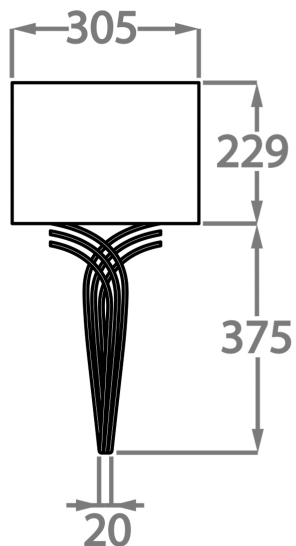

Available Sizes

One size only

WL209,

Height: 37.5 cm (14.76")

Width: 18 cm (7.09")

1 x 25w E14

Max Watt and Lamps: 25w x 1

Net Weight: 2 kg / 4 lb

All our wall lights are suitable for bathrooms if positioned in Zone 3. Please refer to the IP Rating Guide in the Bathroom Section on our website