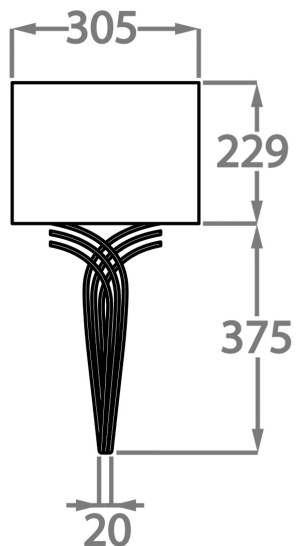

## Available Sizes

---

### One size only

WL209,

Height: 37.5 cm (14.76")

Width: 18 cm (7.09")

1 x 25w E14

Max Watt and Lamps: 25w x 1

Net Weight: 2 kg / 4 lb

All our wall lights are suitable for bathrooms if positioned in Zone 3. Please refer to the IP Rating Guide in the Bathroom Section on our website