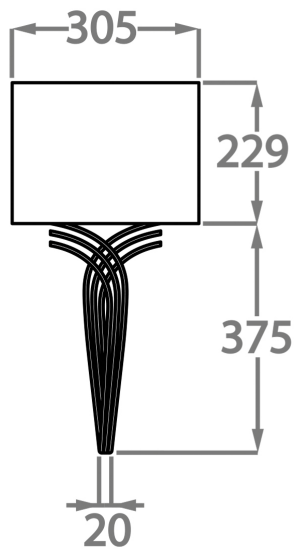

Available Sizes

One size only

WL209,

Height: 37.5 cm (14.76")

Width: 18 cm (7.09")

1 x 25w E14

Max Watt and Lamps: 25w x 1

Net Weight: 2 kg / 4 lb

All our wall lights are suitable for bathrooms if positioned in Zone 3. Please refer to the IP Rating Guide in the Bathroom Section on our website