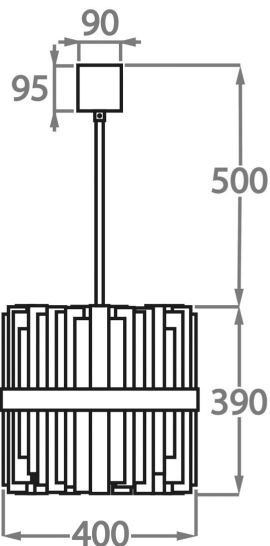

CL122-PEN-20,
Height: 39 cm (15.35")
Diameter: 20 cm (7.87")
6 x 25w or 4w LED G9
Max Watt and Lamps: 25w or 4w LED x 6
Net Weight: 8 kg / 18 lb

Size Two

CL122-PEN-30,
Height: 39 cm (15.35")
Diameter: 30 cm (11.81")
8 x 25w or 4w LED G9
Max Watt and Lamps: 25w or 4w LED x 8
Net Weight: 8 kg / 13 lb

Size Three

CL122-PEN-40,
Height: 39 cm (15.35")
Diameter: 40 cm (15.75")
10 x 25w or 4w LED G9
Max Watt and Lamps: 25w or 4w LED x 10
Net Weight: 8 kg / 13 lb

The dimensions of the supporting rod and ceiling rose are not included in the height measurements

The standard rod and ceiling rose are 50cm (20") high from the top of the pendant, if not otherwise specified by the client