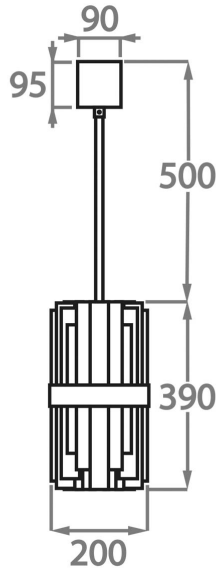

CL122-PEN-20,
Height: 39 cm (15.35")
Diameter: 20 cm (7.87")
6 x 25w or 4w LED G9
Max Watt and Lamps: 25w or 4w LED x 6
Net Weight: 8 kg / 18 lb

Size Two

CL122-PEN-30,
Height: 39 cm (15.35")
Diameter: 30 cm (11.81")
8 x 25w or 4w LED G9
Max Watt and Lamps: 25w or 4w LED x 8
Net Weight: 8 kg / 13 lb

Size Three

CL122-PEN-40,
Height: 39 cm (15.35")
Diameter: 40 cm (15.75")
10 x 25w or 4w LED G9
Max Watt and Lamps: 25w or 4w LED x 10
Net Weight: 8 kg / 13 lb

The dimensions of the supporting rod and ceiling rose are not included in the height measurements

The standard rod and ceiling rose are 50cm (20") high from the top of the pendant, if not otherwise specified by the client