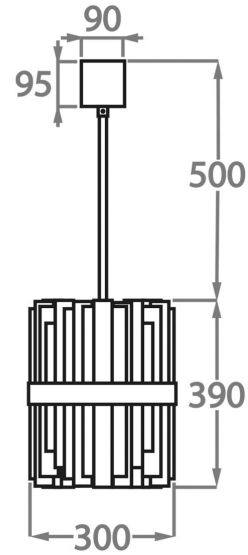

CL122-PEN-20,
Height: 39 cm (15.35")
Diameter: 20 cm (7.87")
6 x 25w or 4w LED G9
Max Watt and Lamps: 25w or 4w LED x 6
Net Weight: 8 kg / 18 lb

Size Two

CL122-PEN-30,
Height: 39 cm (15.35")
Diameter: 30 cm (11.81")
8 x 25w or 4w LED G9
Max Watt and Lamps: 25w or 4w LED x 8
Net Weight: 8 kg / 13 lb

Size Three

CL122-PEN-40,
Height: 39 cm (15.35")
Diameter: 40 cm (15.75")
10 x 25w or 4w LED G9
Max Watt and Lamps: 25w or 4w LED x 10
Net Weight: 8 kg / 13 lb

The dimensions of the supporting rod and ceiling rose are not included in the height measurements

The standard rod and ceiling rose are 50cm (20") high from the top of the pendant, if not otherwise specified by the client