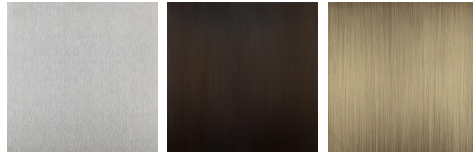

Brushed Nickel

Bronze

Brushed
Bronze