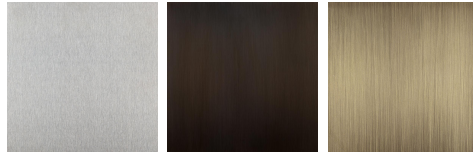

Brushed Nickel

Bronze

Brushed
Bronze

Available Sizes

Size One Only

WL285,

Height: 49.5 cm (19.49")

Width: 8.5 cm (3.35")