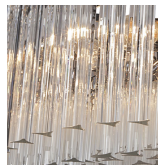

#### Murano Glass Colours

Clear Murano

Smoke Murano

Satin