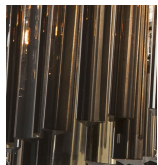

#### Metal Finishes

Polished Gold

Chrome

Brushed Dark Bronze

#### Murano Glass Colours

Clear Murano

Smoke Murano

Satin