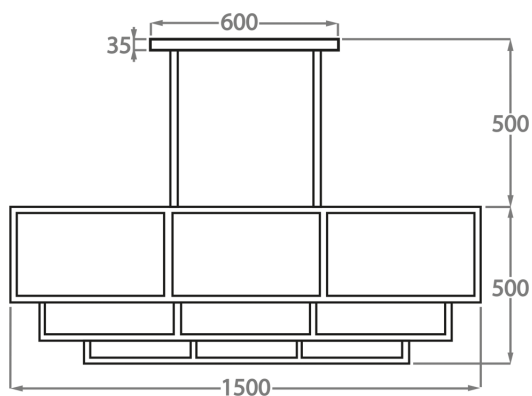

Available Sizes

BELLA FIGURA

Size One

CL130-150

Height: 50 cm (19.69")

Width: 38 cm (14.96")

Length: 150 cm (59.06")

9 x 40W E26

Max watt and Lamps: 40W

Net Weight: 20 kg / 44 lb

The dimensions of the supporting rods and ceiling rose are not included in the height measurements
The standard rods and ceiling rose are 50cm (20") high if not otherwise specified by the customer