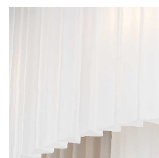

Chrome

Flat Bronze
(Custom finish)

Brushed Dark
Bronze

Murano Glass Colours

Clear Murano

Smoke Murano

Satin

Installation