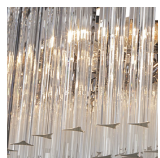

BELLA FIGURA

Large Rectangular chandelier

CL450

Collection Name

RETRO MURANO COLLECTION

A contemporary rectangular ceiling light with a filled base. A wider, more imposing version of our classic CL414 chandelier, this new design is ideal for use over dining tables, breakfast bars, central islands and peninsulas.

Chrome

Flat Bronze
(Custom finish)

Brushed Dark
Bronze

Murano Glass Colours

Clear Murano

Smoke Murano

Satin

Installation