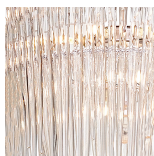

Murano Glass Colours

Clear Icicle

Installation

Bella Figura do not supply ceiling hooks, screws or bolts for any of our chandeliers. A qualified fitter must assess the ceiling structure and provide the appropriate fixings based on the ceiling construction

Available Sizes

Size One

CL642-35

Height: 50 cm (19.69")

Diameter: 35 cm (13.78")

7 x 25W or LED 4W G9

Max watt and Lamps (Lamps Not Included)

Net Weight: 15 kg / 33 lb

Size Two

CL642-45

Height: 60 cm (23.62")

Diameter: 45 cm (17.72")

10 x 25W or LED 4W G9

Max watt and Lamps (Lamps Not Included)

Net Weight: 22 kg / 49 lb

Size Three

CL642-55

Height: 70 cm (27.56")

Diameter: 55 cm (21.65")

13 x 25W or LED 4W G9

Max watt and Lamps (Lamps Not Included)

Net Weight: 30 kg / 66 lb