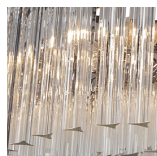

Bathroom

CL413-SM-35 in clear quadrangular angle cut Murano glass and polished gold

Available Finishes

Metal Finishes

Polished Gold

Chrome

Brushed Dark Bronze

Murano Glass Colours