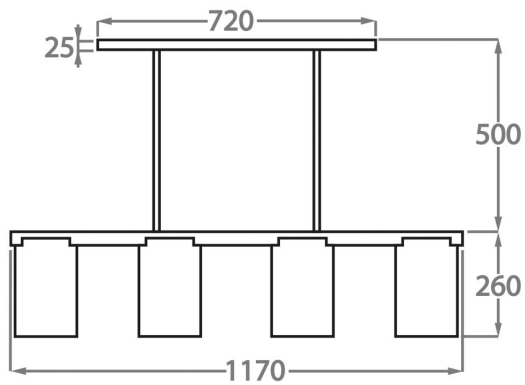

## One Size Only

CL111

Height: 26 cm (10.24")

Width: 16 cm (6.3")

Length: 117 cm (46.06")

4 x 40W B10

Max watt and Lamps: 40W

Net Weight: 9 kg / 20 lb

This Ceiling Light has telescopic rods and therefore the overall height can be adjusted by up to 45cm (18") or it can be ordered with fixed rods.

This ceiling light comes with 10" Long Drum Shades (as pictured)