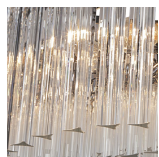

BELLA FIGURA

Concave Drum Chandelier

CL412

Collection Name

RETRO MURANO COLLECTION

This drum chandelier with a concave centre is opulent and chic, captivating and dramatic. The craftsmanship of this piece draws attention and becomes a unique focal point within the room. Available in both clear and smoke glass, the two different finishes create contrasting looks and, despite being structurally identical, the smoke finish transforms the chandelier into something entirely different from its clear glass counterpart.

Clear Murano

Smoke Murano

Satin

Glass in

Smooth Triangular - Flat Cut

Installation

Bella Figura do not supply ceiling hooks, screws or bolts for any of our chandeliers. A qualified fitter must assess the ceiling structure and provide the appropriate fixings based on the ceiling construction